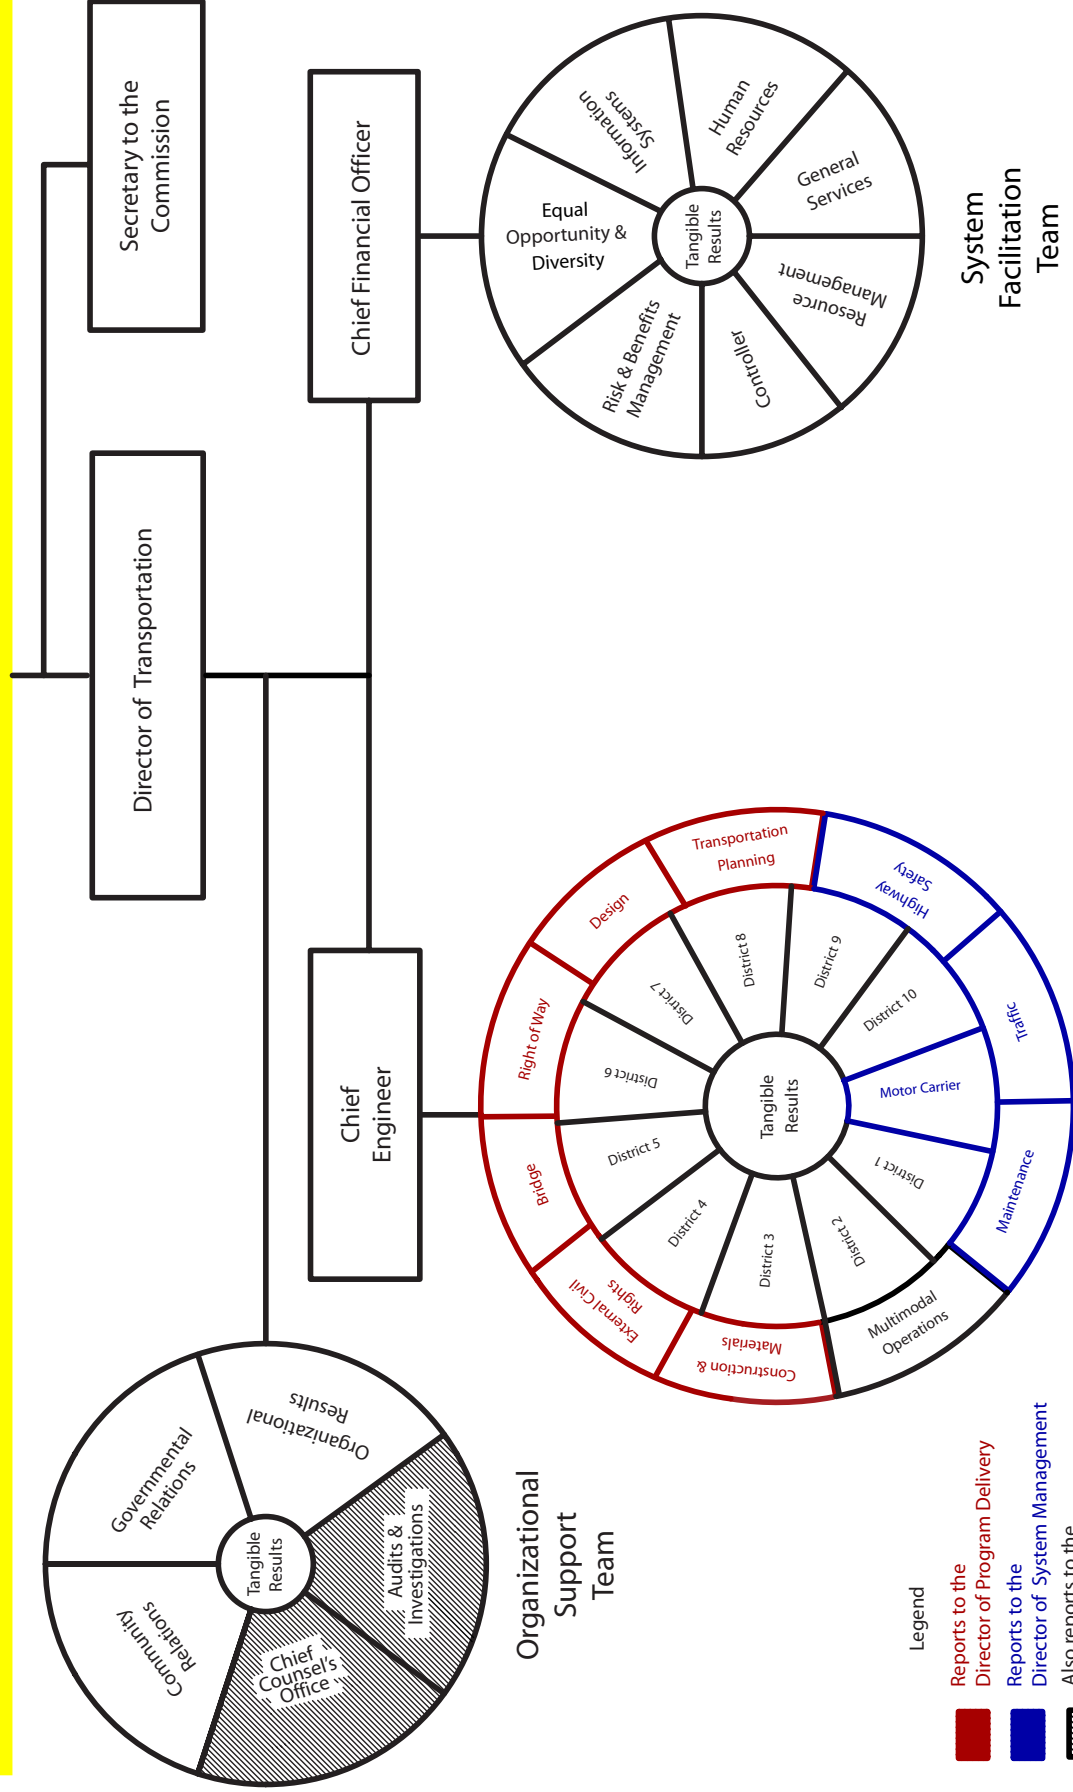

# Missouri Department of Transportation

## Highways and Transportation Commission

Chairman  
David A. Gach  
St. Joseph

Vice Chairman  
Rudolph E. Farber  
Neosho

Commissioner  
Grace M. Nichols  
St. Charles

Commissioner  
Lloyd J. Carmichael  
Springfield

Commissioner  
Duane S. Michie  
Hayti

Commissioner  
Stephen R. Miller  
Kansas City

- Legend**
- Red: Reports to the Director of Program Delivery
  - Blue: Reports to the Director of System Management
  - Also reports to the Commission as needed