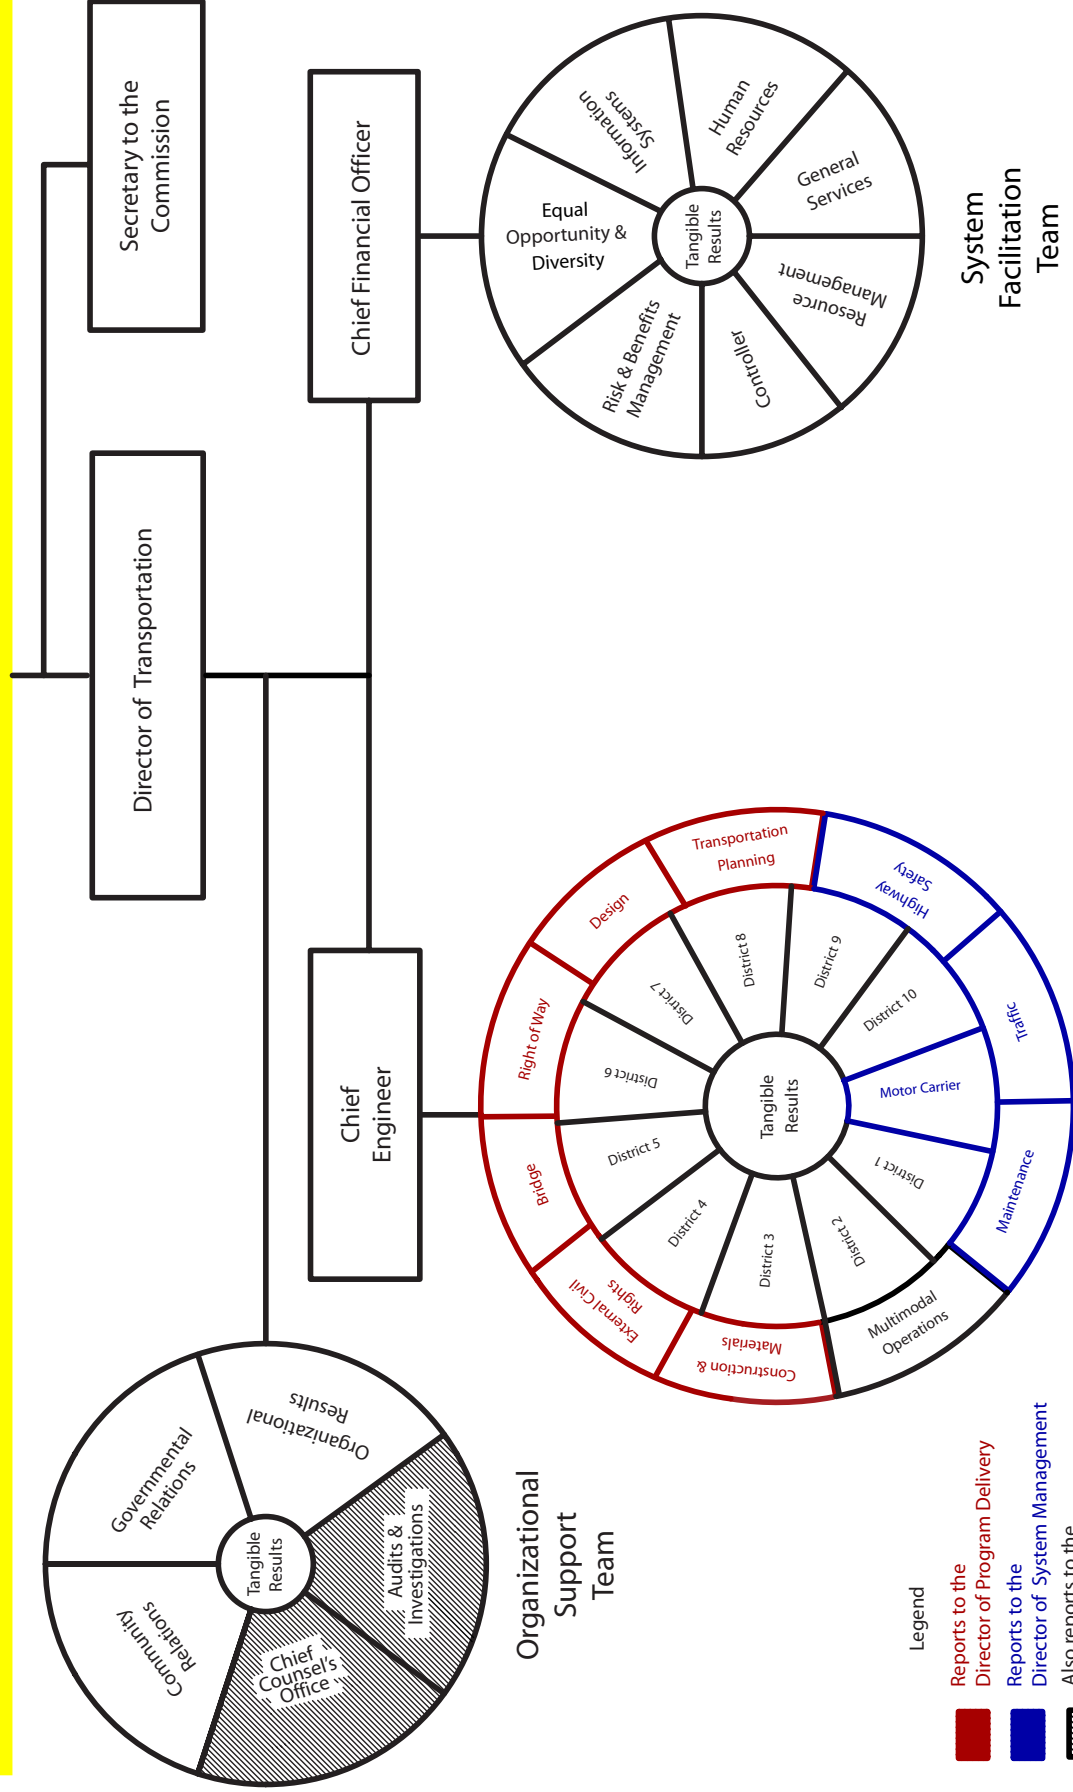

Missouri Department of Transportation

Highways and Transportation Commission

Chairman
Mike Kehoe
Jefferson City

Vice Chairman
David A. Gach
St. Joseph

Commissioner
Rudolph E. Farber
Neosho

Commissioner
Grace M. Nichols
St. Charles

Commissioner
Lloyd J. Carmichael
Springfield

Commissioner
Duane S. Michie
Hayti

Team MoDOT